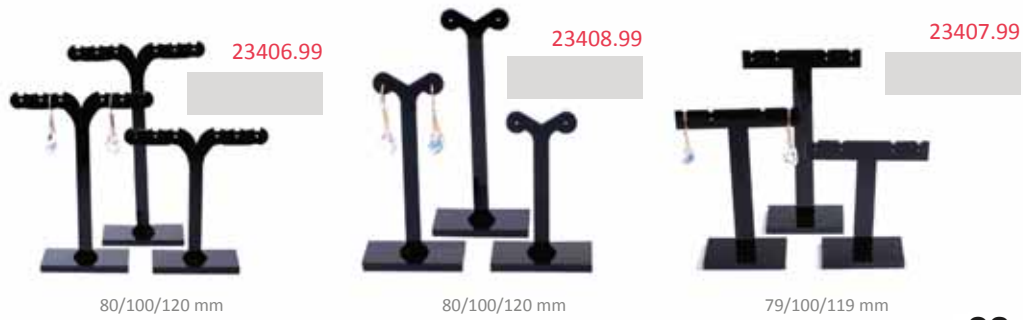

Repair envelopes

OSH

for watchmaker

120 × 160 mm

OSZ

for goldsmith

120 × 150 mm

Rudorfer®

Displays and accessories

PLASTIC ARRANGEMENTS	FLOCKED ARRANGEMENTS	OTHER TRAYS
84-93	94-95	96-97
		
LEATHERETTE TRAYS	LEATHERETTE ARRANGEMENTS	ACCESSORIES
98-107	108-111	112-115
		

Plastic arrangements

	22308.99		22307.99		23000.99		23300.99
16 × 24 × 15 mm		16 × 24 × 15 mm				31 × 34 × 20 mm	
	22322.99		23409.99				23500.99
∅ 35 mm		40 × 20 × 45 mm		166 × 200 × 33 mm		31 × 34 × 34 mm	
	23403.99		23405.99		23404.99		23701.99
30 × 30 × 100 mm		30 × 30 × 150 mm		30 × 30 × 135 mm		45 × 50 × 100 mm	23700.99
			23402.99				
		30 × 30 × 80 mm				40 × 50 × 100 mm	
	22323.99		23509.99		23510.99		23511.99
∅ 90 mm		50 × 42 × 83 mm		50 × 42 × 147 mm		98 × 42 × 147 mm	
	23506.99		23507.99		23508.99		
38 × 16 × 20 mm		38 × 18 × 30 mm		38 × 26 × 55 mm			