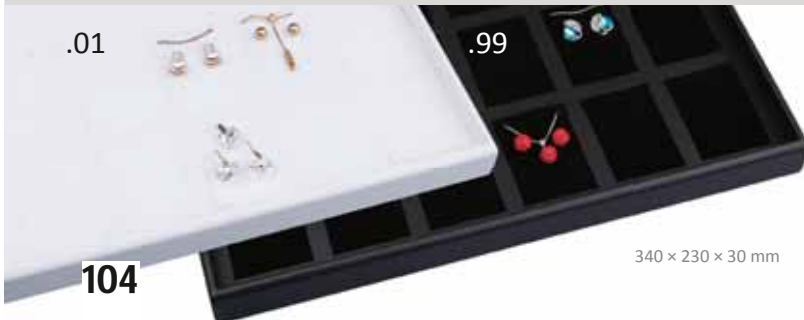

340 × 230 × 30 mm

222150

18 x

43x60x8 mm

104