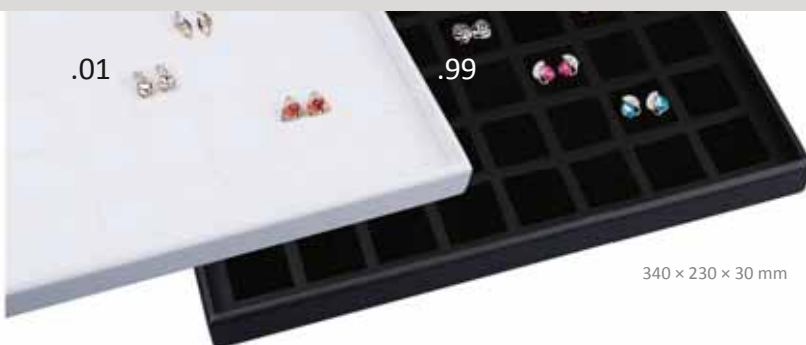

EARRINGS TRAY WITH FLOCKED INSERTS

222113

40 x

33x33x8 mm

103