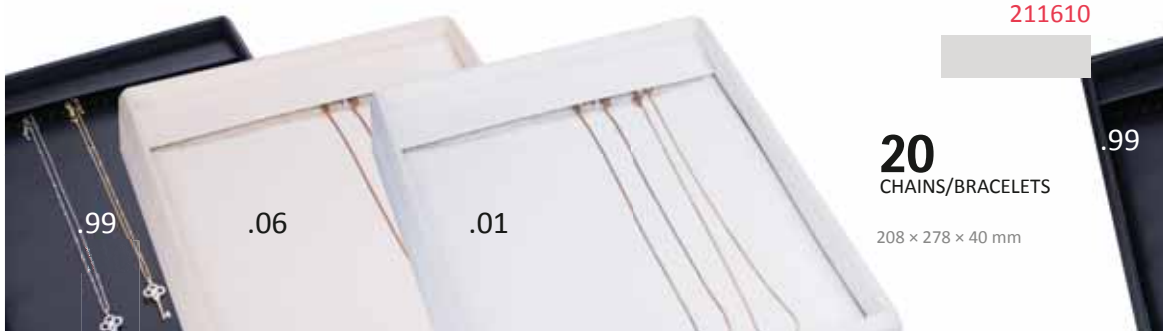

LEATHERETTE RING TRAY

LEATHERETTE WEDDING RINGS TRAY

Trays DEKO

LEATHERETTE EARRINGS TRAY

INSERTS TO TRAYS NO. 211400/212400/211600/212600

JEWELLERY SET TRAYS

LEATHERETTE TRAYS WITH HOOKS

Rudorfer®

LEATHERETTE EARRINGS TRAY

28
EARRINGS

LEATHERETTE EARRINGS TRAY

40
EARRINGS

JEWELLERY SET TRAYS

28
SETS:
EARRINGS+PENDANT

LEATHERETTE TRAYS WITH HOOKS

25