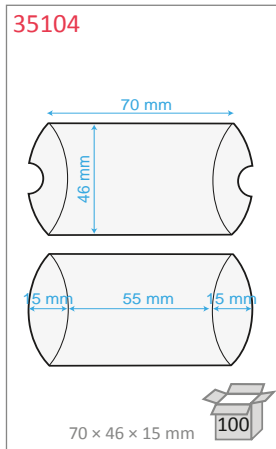

Quick boxes

Paper folding boxes available in 6 colours.