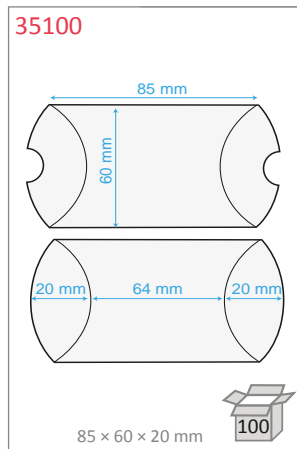

Quick boxes

Paper folding boxes available in 6 colours.