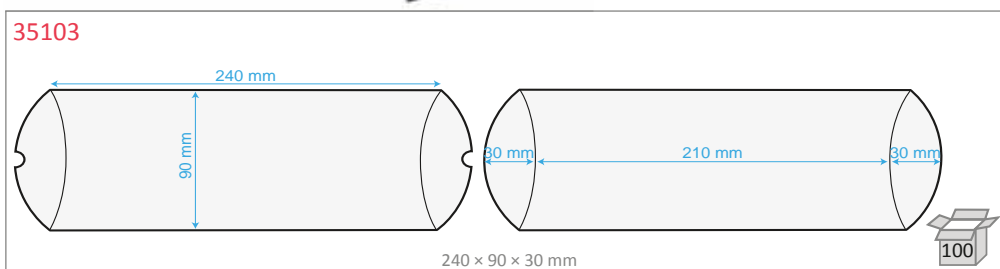

Quick boxes

Paper folding boxes available in 6 colours.