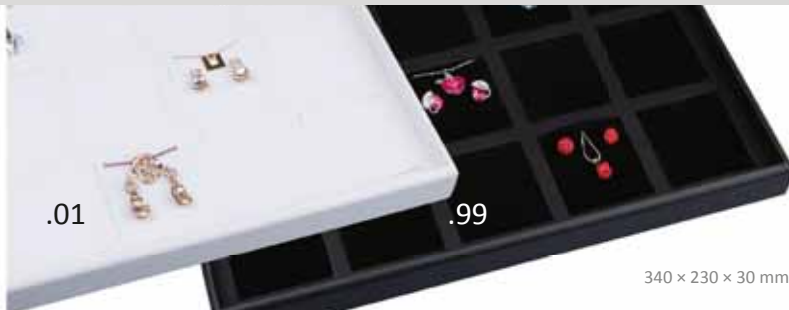

JEWELLERY SET TRAYS WITH FLOCKED INSERTS