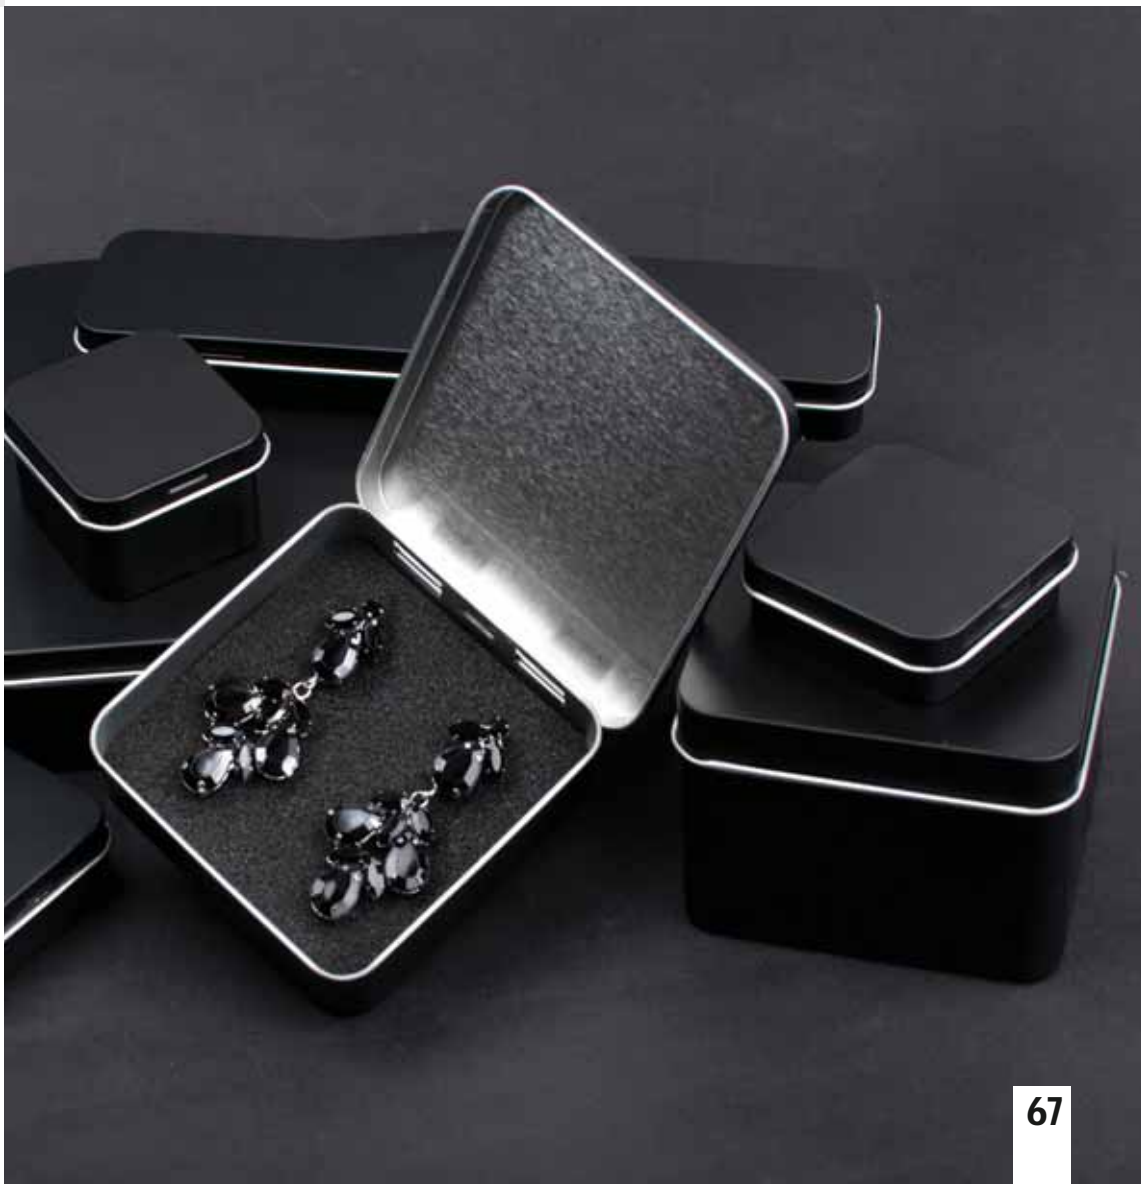

.02

.99

Jewellery cases Passione

7238.12

267 × 125 mm

7740.12

150 × 140 × 78 mm

7740.99