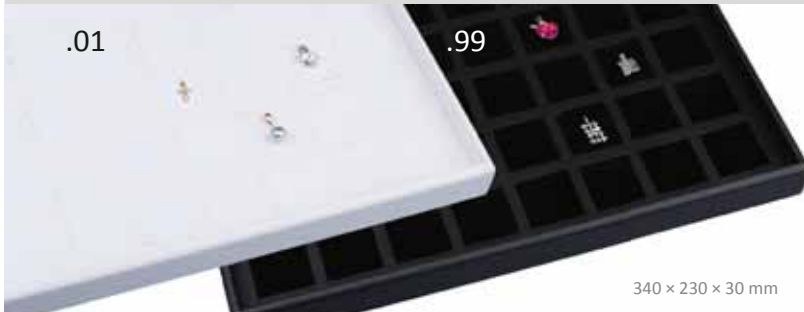

28 x

37x37x8 mm

PENDANT TRAY WITH FLOCKED INSERTS

.01

.99

340 × 230 × 30 mm

222123

40 x