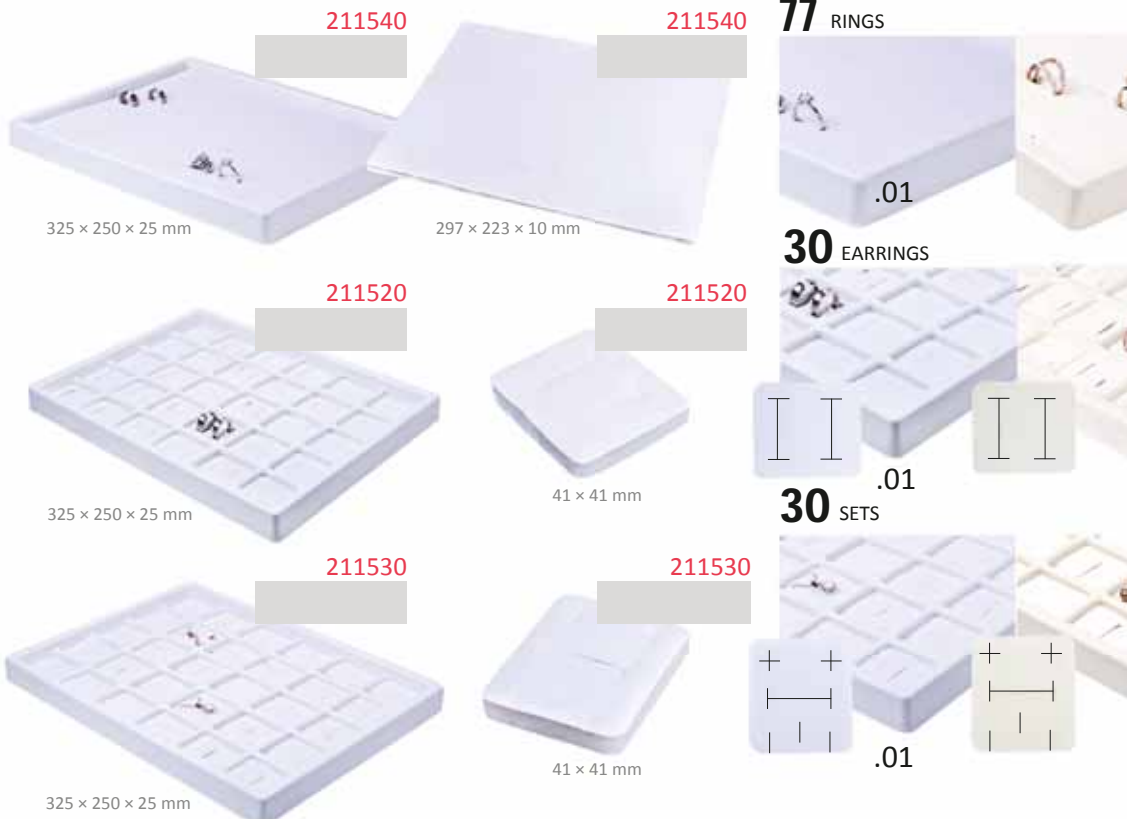

Plastic arrangements

Plastic arrangements

Flocked arrangements

Flocked trays

Flocked arrangements available in red (.12) and black (.99).

Other trays

PLASTIC TRAYS WITH LEATHERETTE INSERTS

PLASTIC TRAYS WITH HOOKS

CARDBOARD TRAYS WITH TRANSPARENT COVER

100 RINGS

Rudorfer®

Trays EXPO

LEATHERETTE RING TRAY

3-year manufacturer's warranty for frames of trays exclusively. The above warranty does not encompass the flocked inserts of the trays.